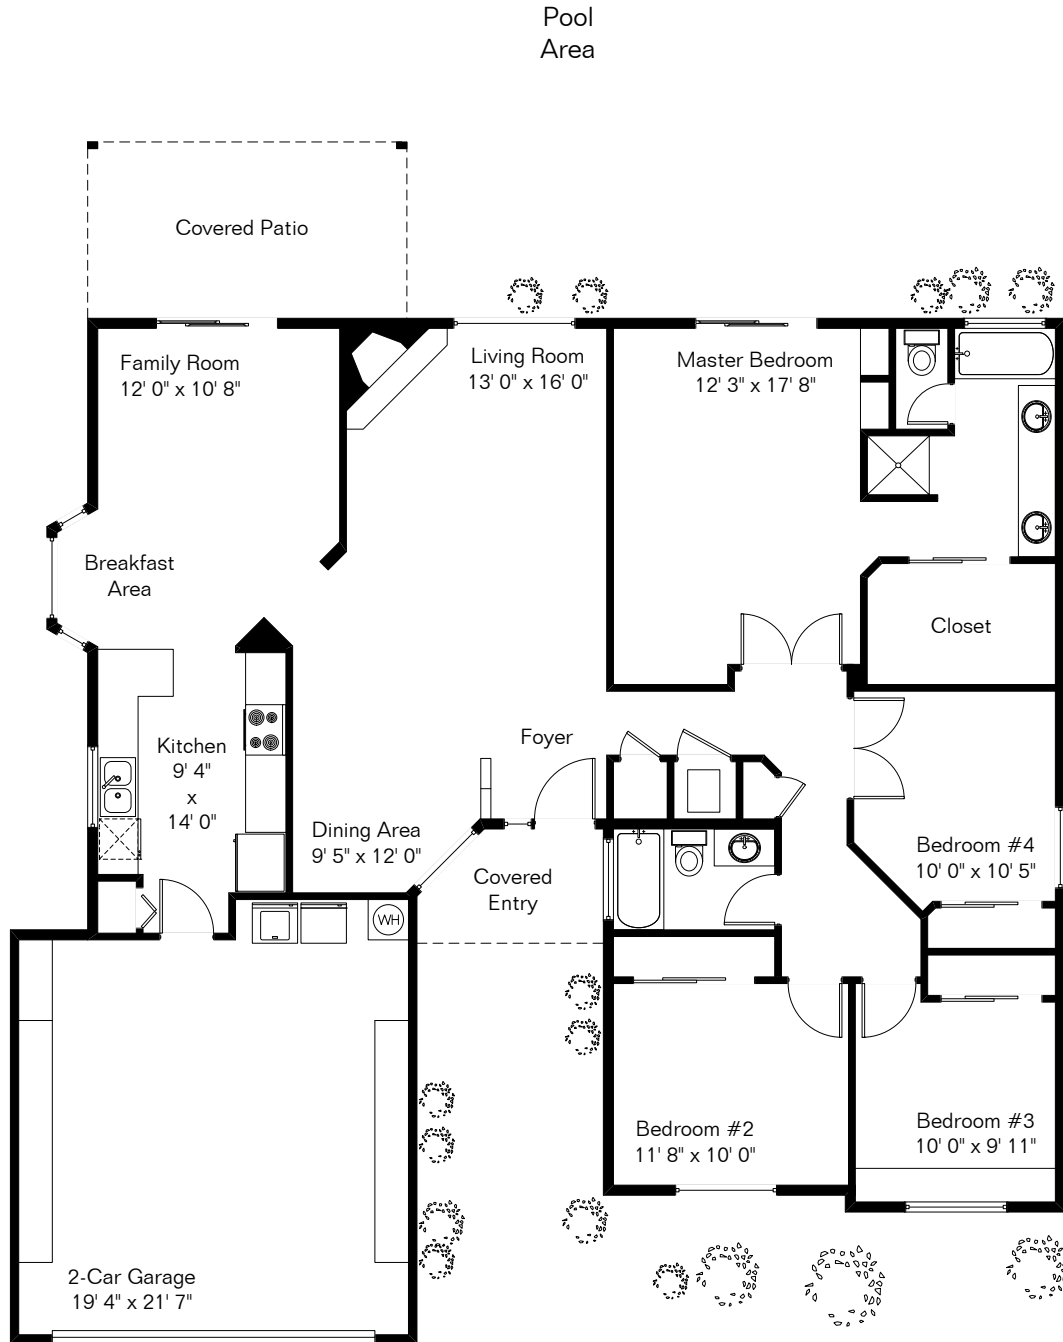

The square footages and room size information are deemed to be reliable but are not guaranteed and should be independently verified.

394 N Nightfall Ave

Living Area 1,744 Sq Ft
Garage 423 Sq Ft

Site Visit January 2016

Copyright 2016 Floor Plans First! LLC
All Rights Reserved.

www.FloorPlansFirst.com

Toll Free (877) 887-1500
Voice (520) 881-1500
Fax (520) 791-7701